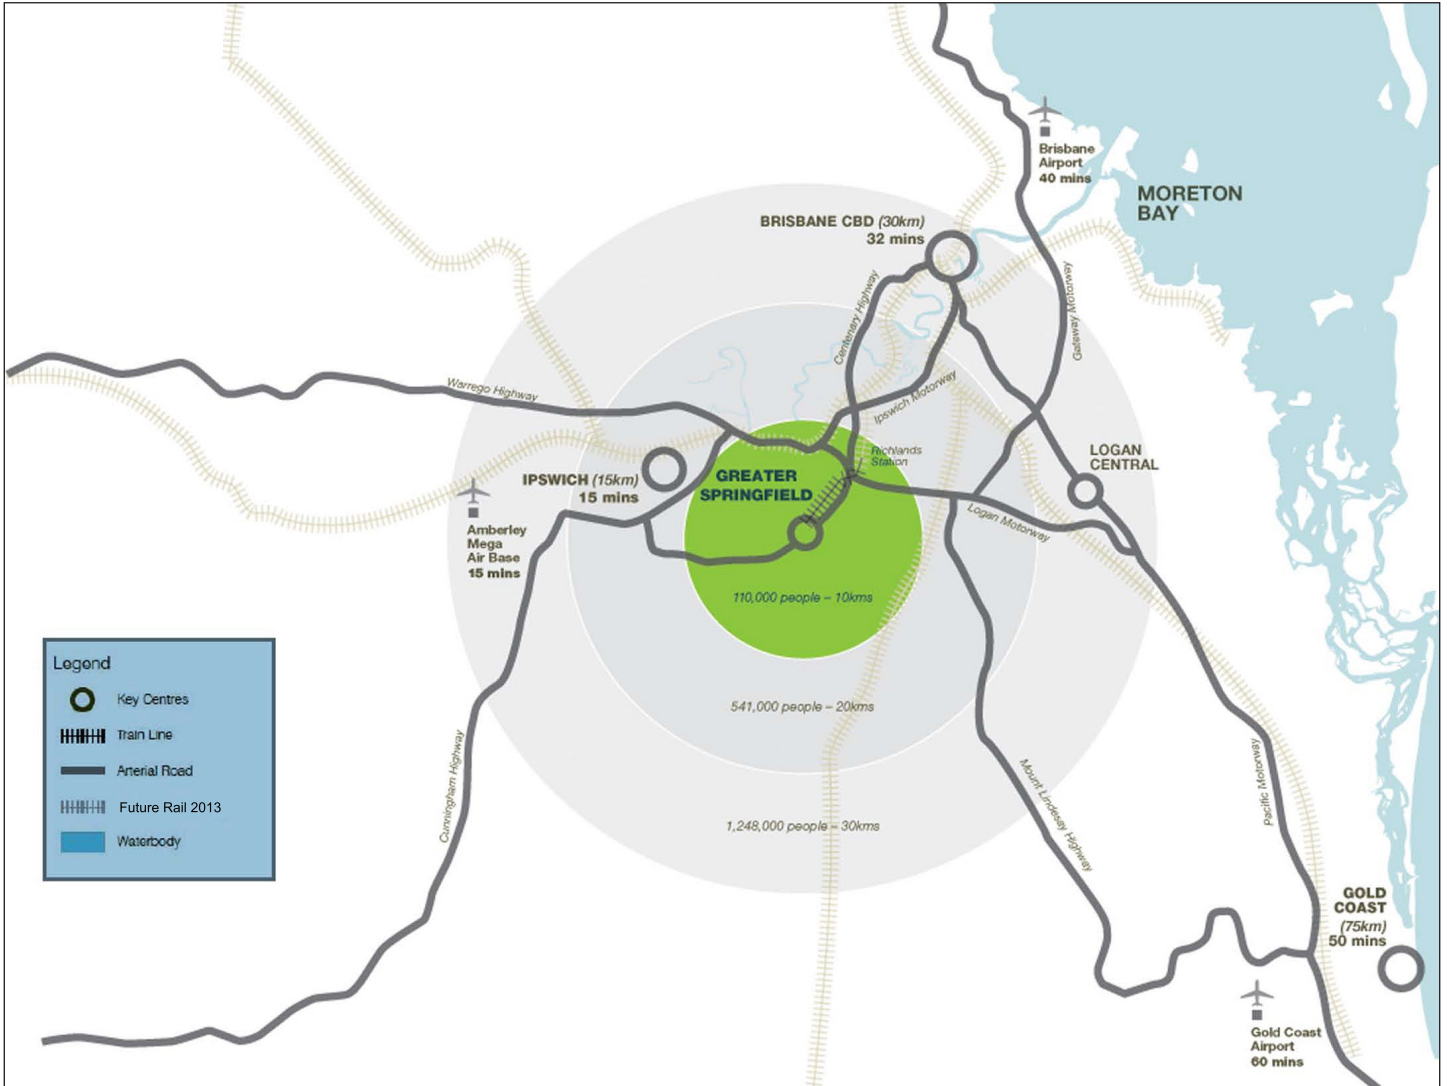

REGIONAL & POPULATION MAP

10kms (Fringe to centre drive time = 11 minutes)			20kms (Fringe to centre drive time = 22 minutes)			30kms (Fringe to centre drive time = 32 minutes)		
	Number of People	% Greater Brisbane		Number of People	% Greater Brisbane		Number of People	% Greater Brisbane
Population	110,000	7%	Population	541,000	36%	Population	1,248,000	84%
Labour Force	52,000	6%	Labour Force	281,000	33%	Labour Force	706,000	83%